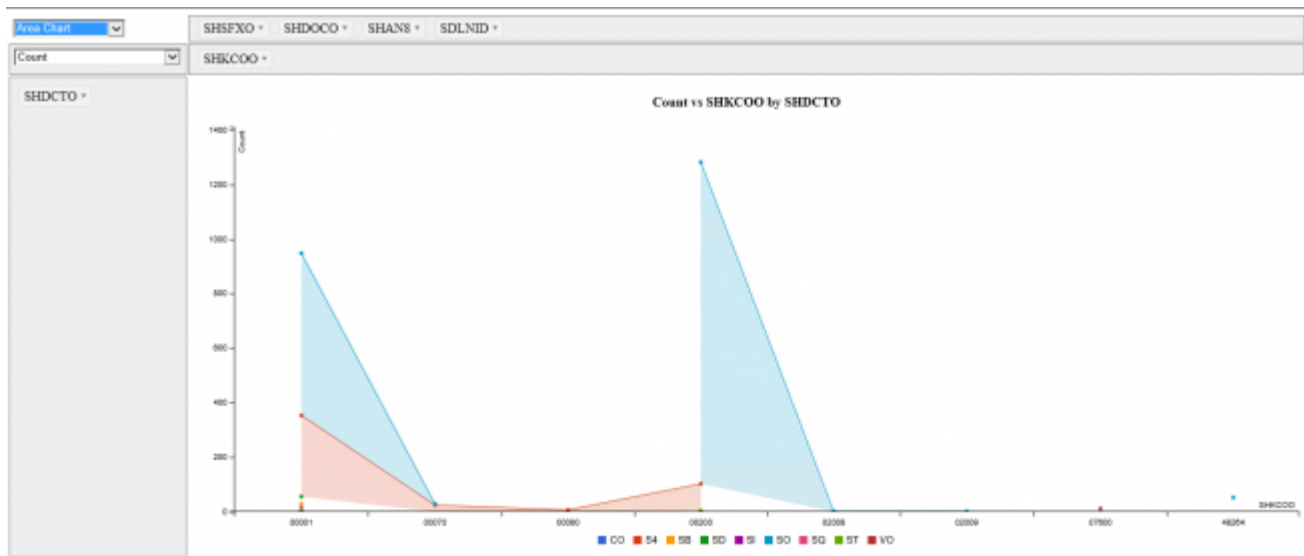

Usage

Result grid is the easiest and most versatile output type, it may be interesting to present the data in a synthetic form using a pivot table or pivot chart.

When you are on result grid, you can access the pivot table/chart tool using the icon in red box below.

Table Barchart

Table Barchart

SHSFXO SHDOCO SHAN8 SDLNID

Count

SHKCOO

SHDCTO

SHDCTO	SHKCOO	00001	00070	00080	00200	02008	02009	07600	48264	Totals
CO		1			2					3
S4		298	24	6	98					426
SB		14			1					15
SD		26								26
SI		1								1
SO		595	4		1,180	1	1		52	1,833
SQ		11								11
ST		2			1					3
VO								11		11
Totals		948	28	6	1,282	1	1	11	52	2,329

Heatmap

Row heatmap

Column Heatmap

[20200723-104006.png_nolink_650](#)

Line chart

Area chart

Scatter chart

Treemap