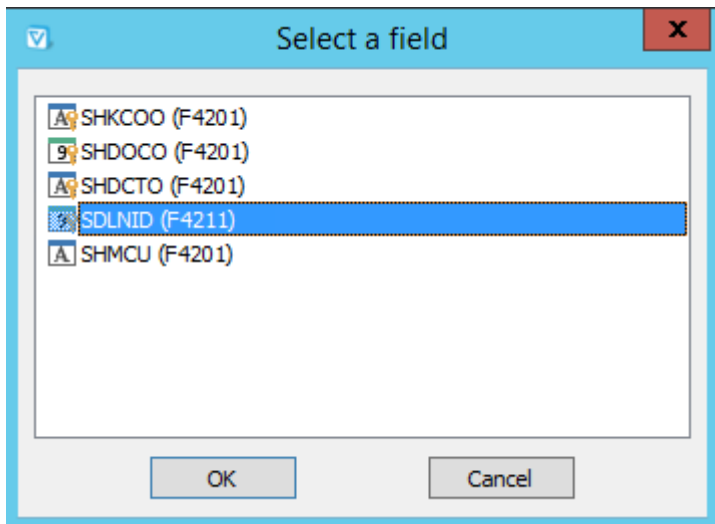

Properties

Gives access to all the parameters of the selected object.

For a field

The Select field to display button is used to select/modify the field :

For a section

In the properties of a section, in addition to the classic Position/Size, Border and Background color tabs, there is the Section tab, which allows you to manage page breaks and titles display.

Allowed options depend on the section type.

for Body section:

for Level break header:

Inserts

Text

Aa Text Allows the addition of a static label on the report.

This type of object has the same properties as a field, except that the label is typed while fields are chosen in a list.

Picture

Allows you to add an image. This image can either be left on the server or incorporated into the

report. In the properties of a sub-section, in addition to the classic Position/Size, Border and Background tabs, there is a Picture tab, which gives access to the specific properties of this type of object.

In the properties of a sub-section, in addition to the classic Position/Size, Border and Background color Frame tabs, there is the Link to Query tab. It allows you to change the query called by the sub-section and to specify the values of the parameters when calling this subquery.