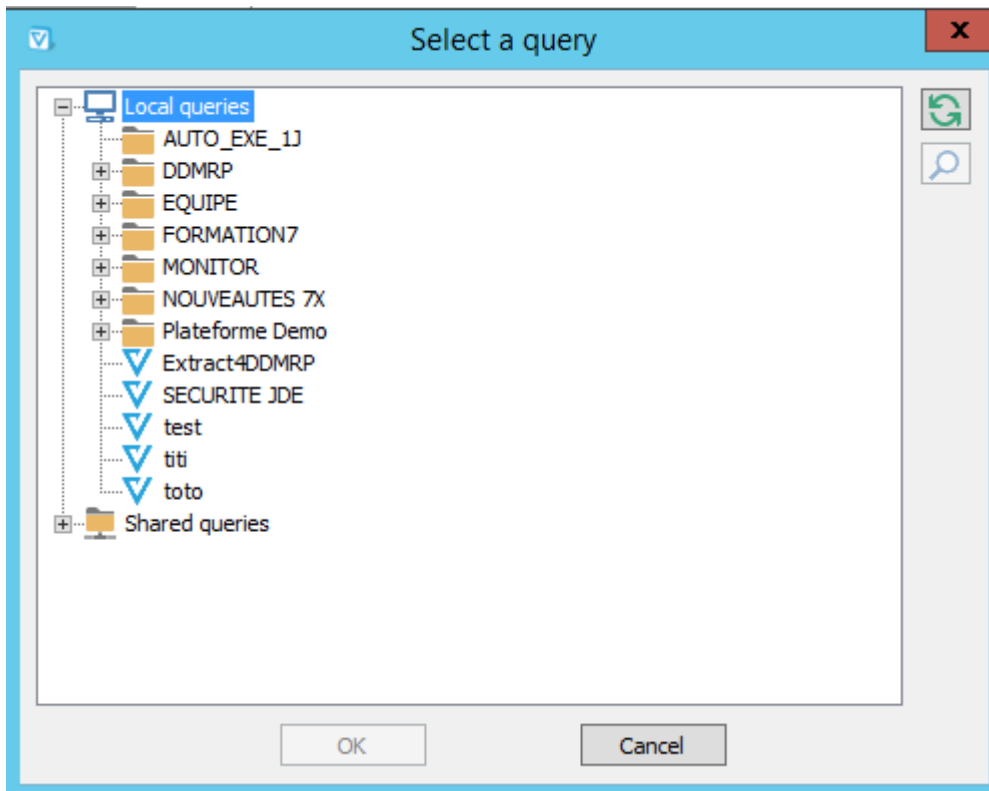

Picture

Allows you to add an image. This image can either be left on the server or incorporated into the

report. In the properties of a sub-section, in addition to the classic Position/Size, Border and Background tabs, there is a Picture tab, which gives access to the specific properties of this type of object.

Sub-section

At the time of report construction, it is possible to add a sub-section with data from another report.

After clicking the Subsection button, a location on the report design must be selected. Vigilens then asks which query should be called.

In the properties of a sub-section, in addition to the classic Position/Size, Border and Background color Frame tabs, there is the Link to Query tab. It allows you to change the query called by the sub-section and to specify the values of the parameters when calling this subquery.