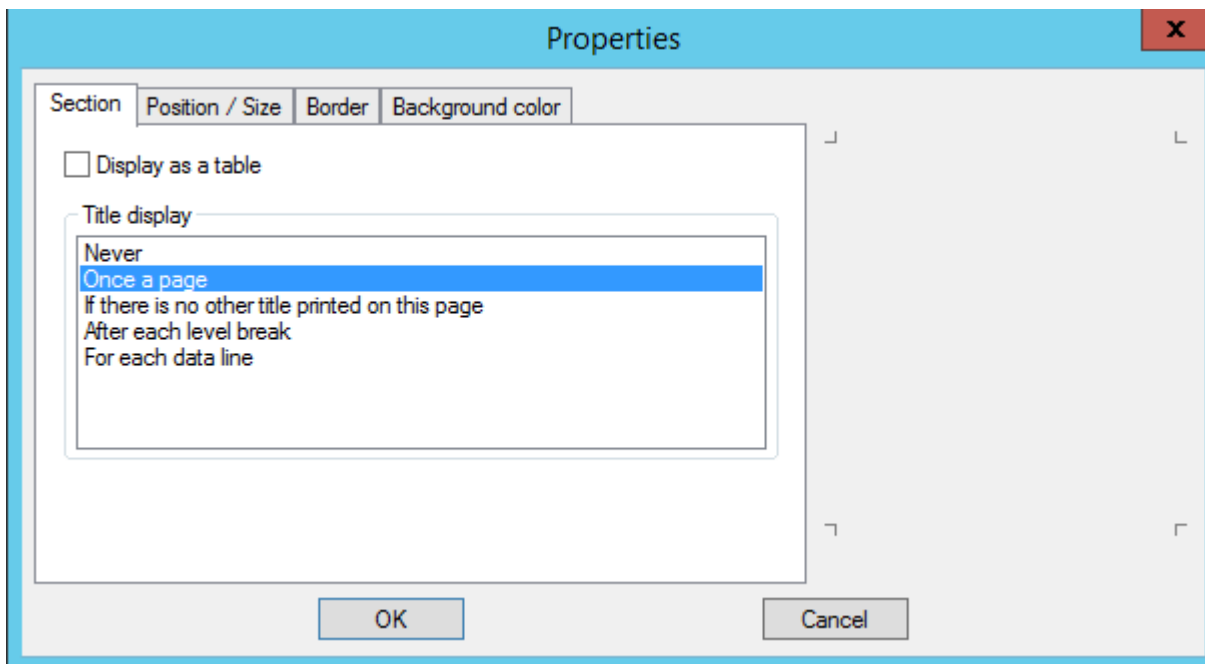

for Level break header: