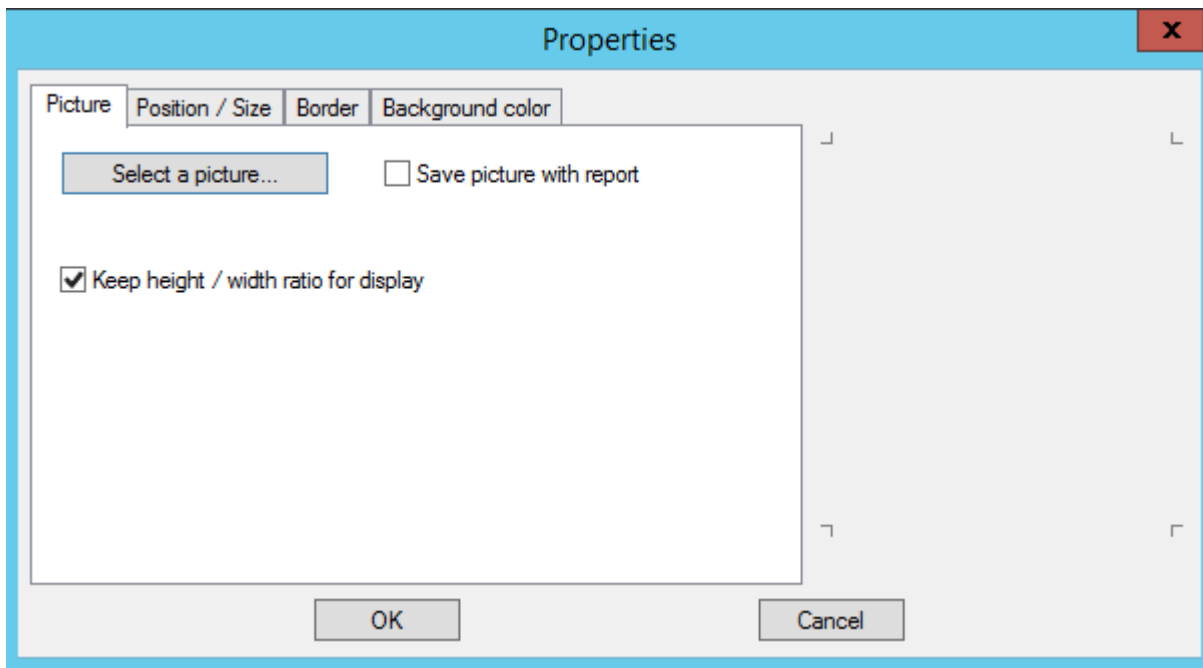

Allowed options depend on the section type.

for Body section:

for Level break header:

Inserts

Text

Aa Text Allows the addition of a static label on the report.

This type of object has the same properties as a field, except that the label is typed while fields are chosen in a list.

Picture

Allows you to add an image. This image can either be left on the server or incorporated into the

report. In the properties of a sub-section, in addition to the classic Position/Size, Border and Background tabs, there is a Picture tab, which gives access to the specific properties of this type of object.