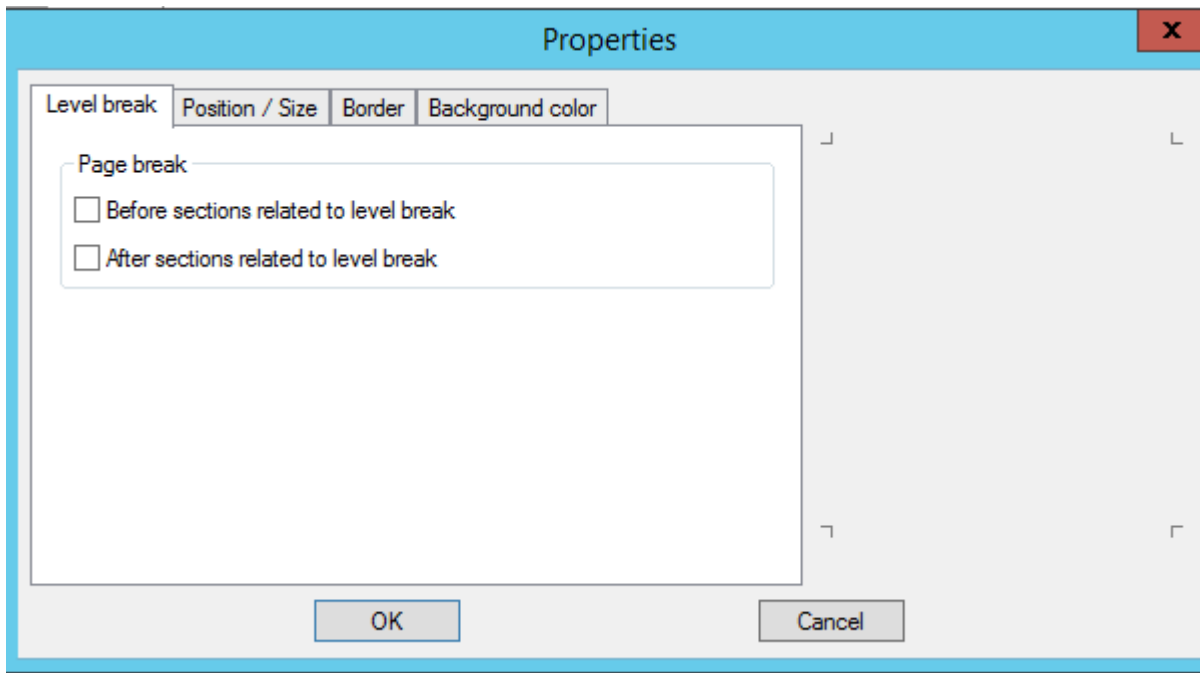

Properties

Gives access to all the parameters of the selected object.

For a field

The Select field to display button is used to select/modify the field :

For a section

In the properties of a section, in addition to the classic Position/Size, Border and Background color tabs, there is the Section tab, which allows you to manage page breaks and titles display.

Allowed options depend on the section type.

for Body section:

for Level break header:

Inserts

Text

Aa Text Allows the addition of a static label on the report.

This type of object has the same properties as a field, except that the label is typed while fields are chosen in a list.