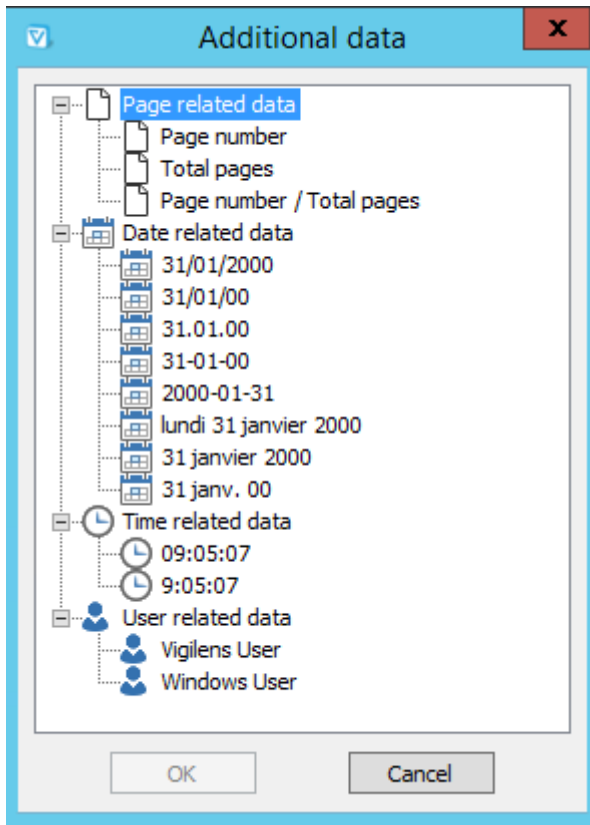

Components Menu

Components

Cursor

Additional Data

After clicking this button, select an area on the report to add a field such as the page number, the date or time of the day of printing, or the name of the user.

Properties

Gives access to all the parameters of the selected object.

For a field

The Select field to display button is used to select/modify the field :

For a section

In the properties of a section, in addition to the classic Position/Size, Border and Background color tabs, there is the Section tab, which allows you to manage page breaks and titles display.

Picture

Allows you to add an image. This image can either be left on the server or incorporated into the

report. In the properties of a sub-section, in addition to the classic Position/Size, Border and Background tabs, there is a Picture tab, which gives access to the specific properties of this type of object.

In the properties of a sub-section, in addition to the classic Position/Size, Border and Background color Frame tabs, there is the Link to Query tab. It allows you to change the query called by the sub-section and to specify the values of the parameters when calling this subquery.