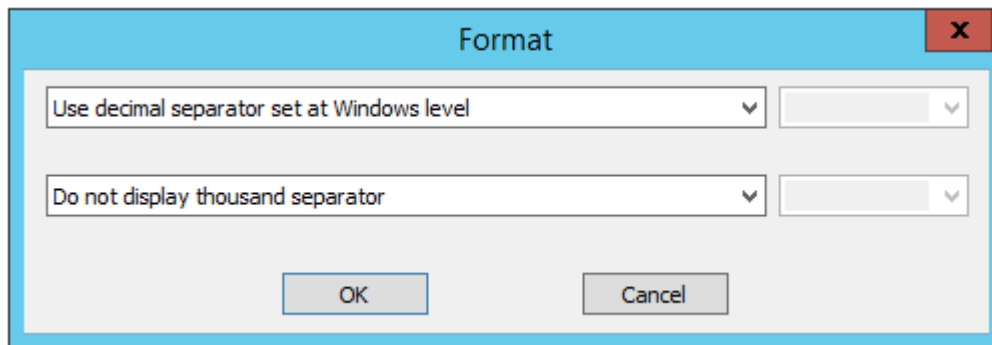

Numbers

Dates

Advanced parameters