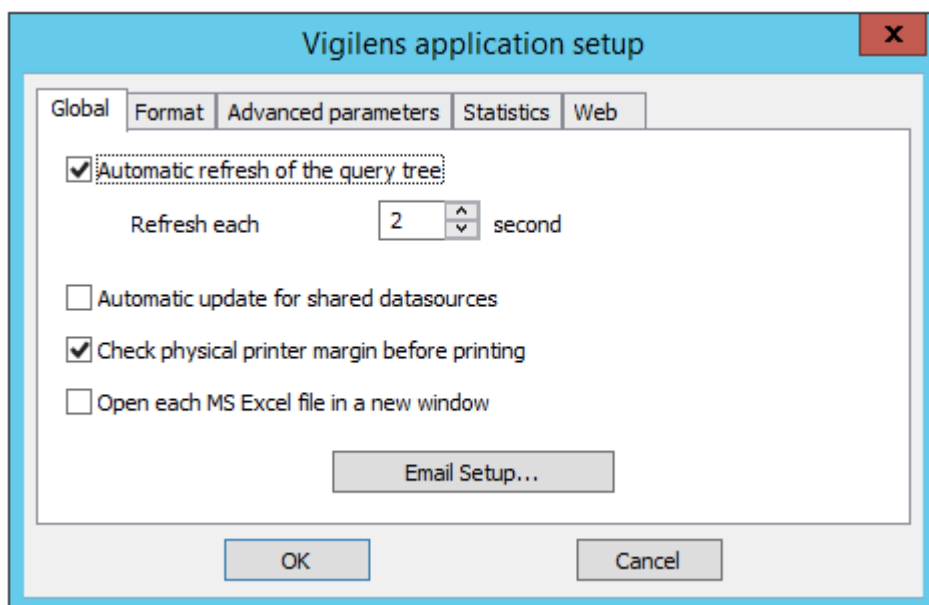

Home Menu > Vigilens

The parameters entered at this level are common to all the machines on which the Vigilens application is installed (including Vigilens Web). It is stored in the "Vigilens.EVIDENS-Parameter" file located in the root of the shared directory.

It is possible to return to the default setting by deleting the "Vigilens.EVIDENS-Parameter" file present at the root of the shared directory.

Global

Mail setup

The 'Email Setup' dialog box is used for configuring outgoing mail. It features a title bar with a close button (X). The main content is organized into two sections: 'SMTP' and 'Sender'.
In the 'SMTP' section, the 'SMTP Server for outgoing mail' is set to 'smtp.office365.com'. The 'SMTP Server requires authentication' checkbox is checked. The 'User Name' is 'support@vigilens.fr' and the 'Password' is masked with dots. The 'SMTP Server Port' is set to '587'. The 'Default encryption' checkbox is unchecked. The 'Encryption' options are 'None', 'TLS' (selected), and 'SSL'.
In the 'Sender' section, the 'Sender address' is 'support@vigilens.fr' and the 'Copy for sender' checkbox is unchecked.
At the bottom, there are 'OK' and 'Cancel' buttons.