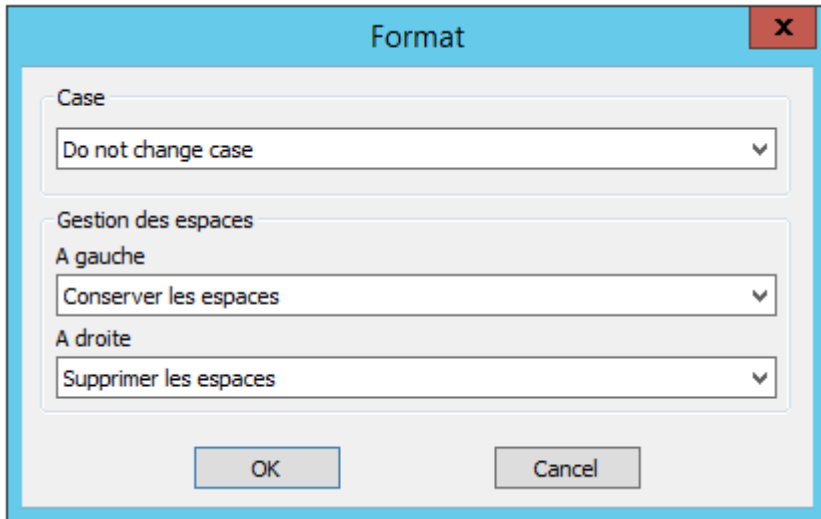

Numbers

Dates

Advanced parameters