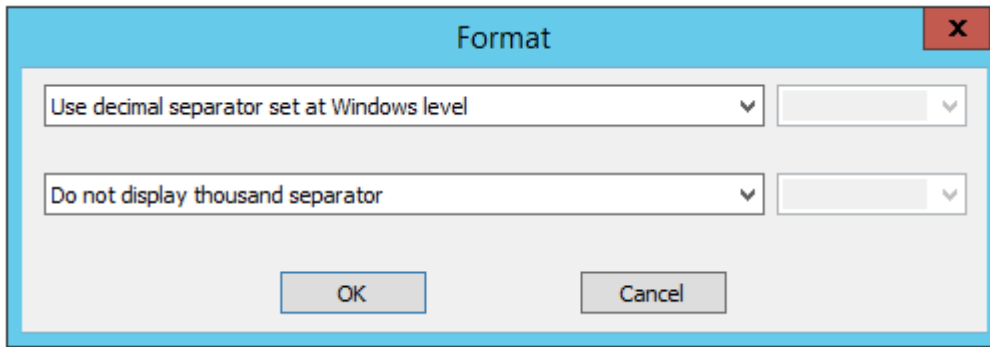

Dates

Advanced parameters