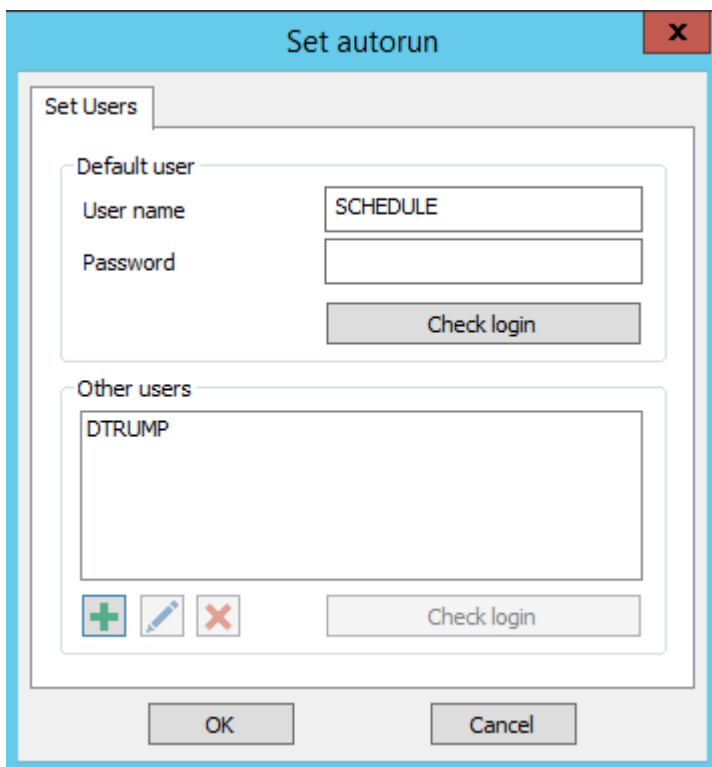

## Vigilens

[Vigilens GUI setup](#)

## Scheduled Run

This menu allows you to specify the users authorized to schedule a report run. [See scheduling dedicated page.](#)

- The top part allows you to enter the default user.
  - The button Check Login tests that the combination user / password is correct.

- The bottom part allows you to enter the other authorized users.
  - The    buttons allow you to respectively add, modify or delete one of the Other Users.
  - The button Check Login tests that the combination user / password is correct.