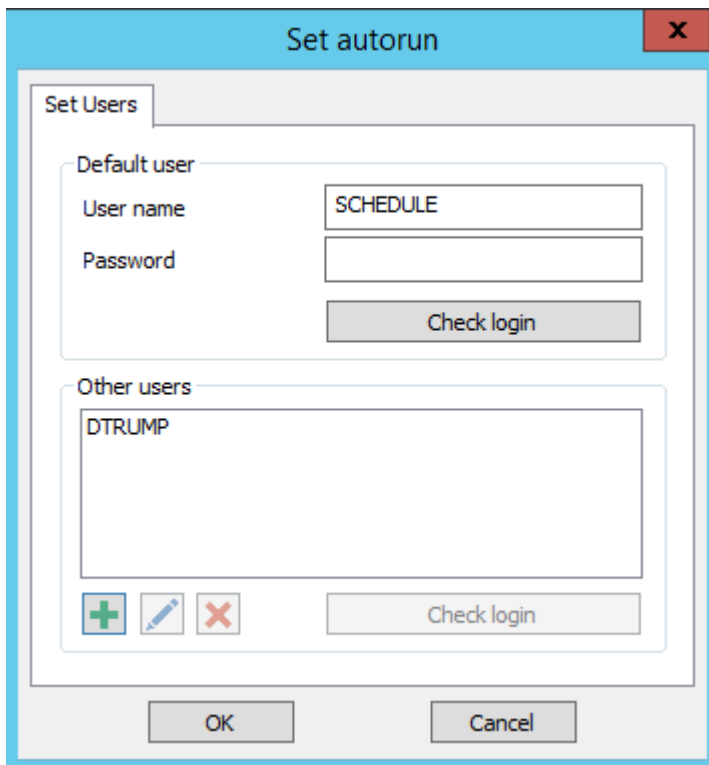

## Vigilens

[Vigilens GUI setup](#)

## Scheduled Run

This menu allows you to specify the users authorized to schedule a report run. [See scheduling dedicated page.](#)

- The top part allows you to enter the default user.
  - The button Check Login tests that the combination user / password is correct.

- The bottom part allows you to enter the other authorized users.
  - The    buttons allow you to respectively add, modify or delete one of the Other Users.
  - The button Check Login tests that the combination user / password is correct.