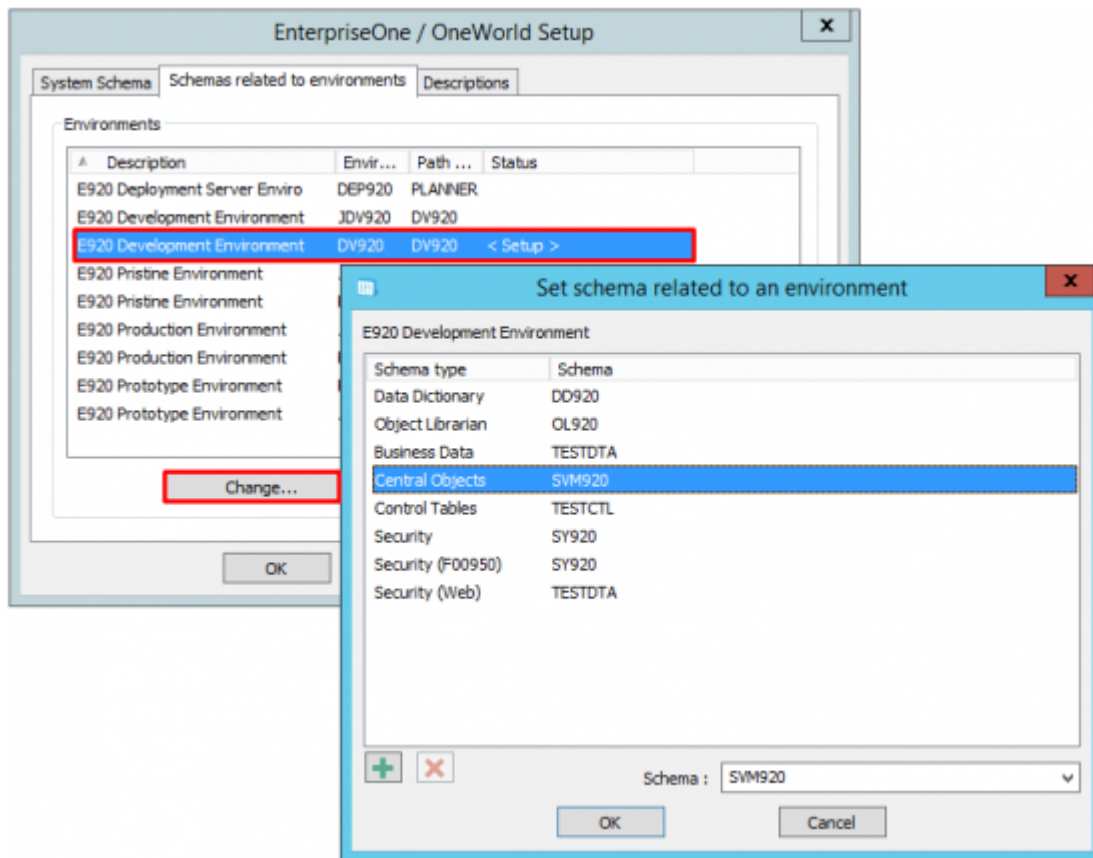

You can specify another system schema for each table by using + button.

Descriptions