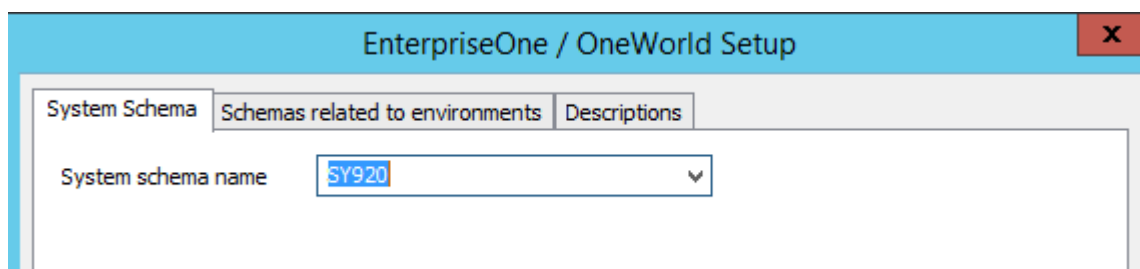

System schema

System schema is the schema in which table F0094 is located.

Schemas relating to environments

for each environment you want to use, click on the button Change... and fill in the schema for each type of schema requested.

The list of environments is only displayed when the name of the system schema is correct.